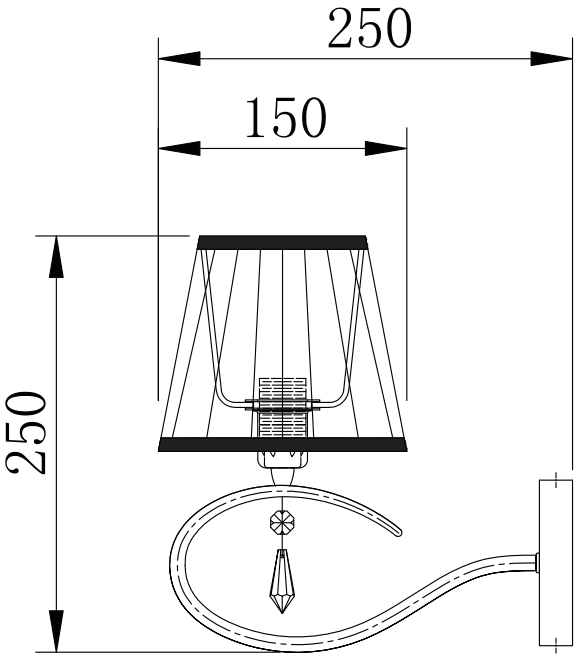

# Instruction

Collection: Modern  
Series: Talia  
Model: MOD334-WL-01-N  
Wall Lamps

A = 1

– Wall Lamps

1 x E14 (40w)

**MAYTONI**  
DECORATIVE LIGHTING

[www.maytoni.de](http://www.maytoni.de)