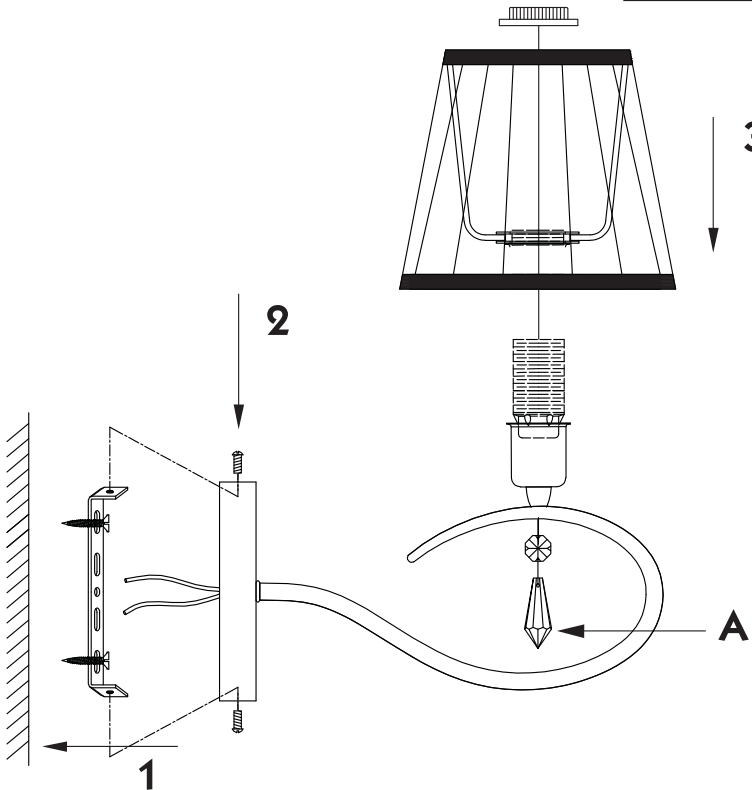

# Instruction

Collection: Modern  
Series: Talia  
Model: MOD334-WL-01-N  
Wall Lamps

A = 1

– Wall Lamps

1 x E14 (40w)

**MAYTONI**  
DECORATIVE LIGHTING

[www.maytoni.de](http://www.maytoni.de)