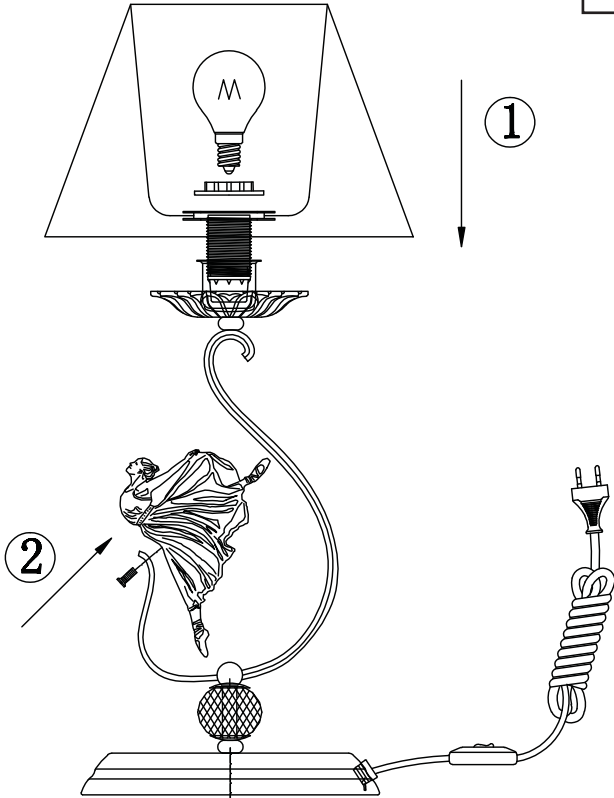

# Instruction

Collection: Elegant  
Series: Elina  
Model: ARM222-11-N  
Mobile

  
1 x E14 (40w)

**MAYTONI**  
DECORATIVE LIGHTING

[www.maytoni.de](http://www.maytoni.de)