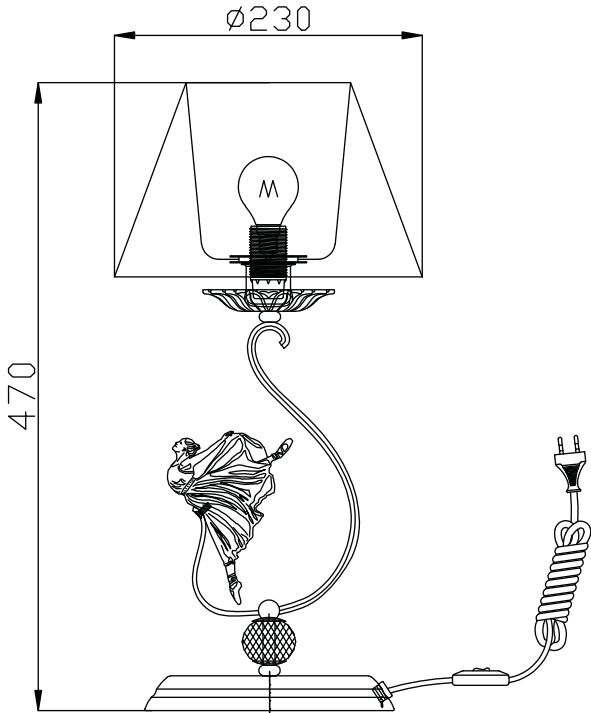

# Instruction

Collection: Elegant  
Series: Elina  
Model: ARM222-11-N  
Mobile

  
1 x E14 (40w)

**MAYTONI**  
DECORATIVE LIGHTING

[www.maytoni.de](http://www.maytoni.de)