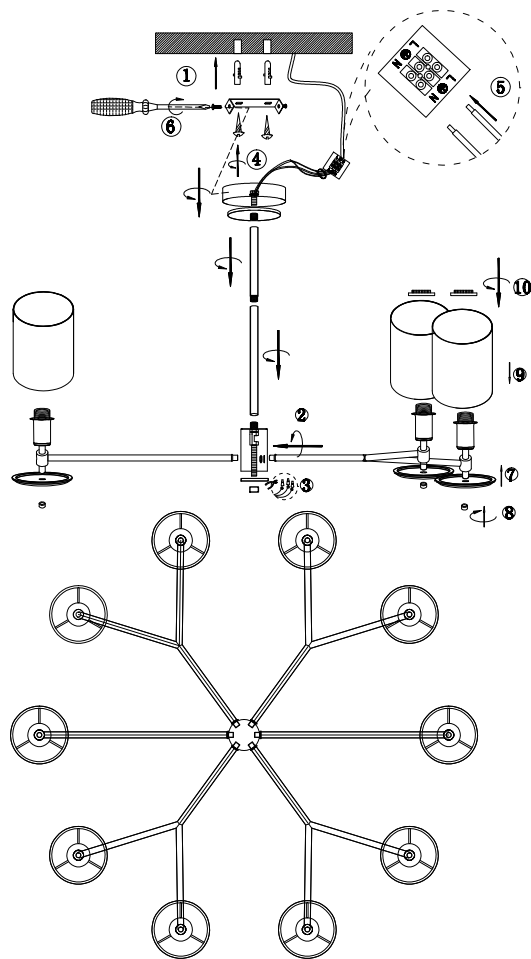

Instruction

MOD034PL-10CH

10 x E14 (40W)

Model: MOD034PL-10CH
Collection: Modern
Series: Martina

Ceiling Lamps