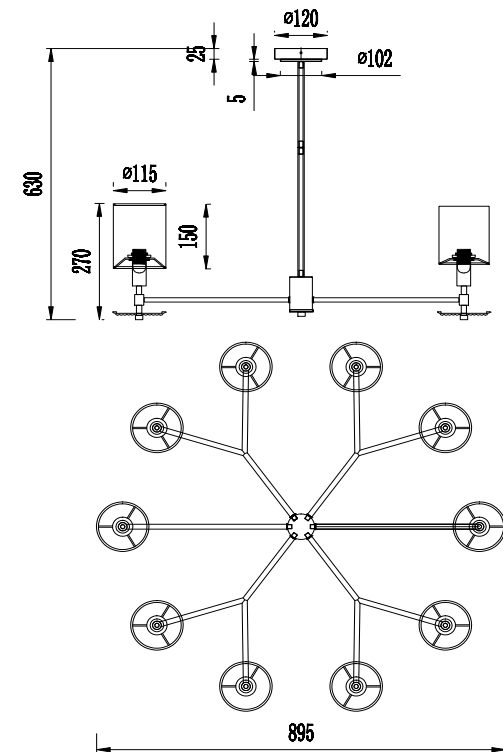

Instruction

MOD034PL-10CH

10 x E14 (40W)

Model: MOD034PL-10CH
Collection: Modern
Series: Martina

Ceiling Lamps