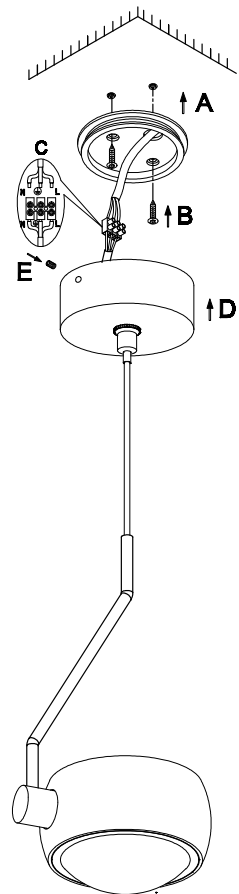

# Instruction

MOD072PL-L8W3K

MAX 8W  
750 Lumen

Model: MOD072PL-L8W3K

Collection: Technical

Series: Lens

Pendant Lamps