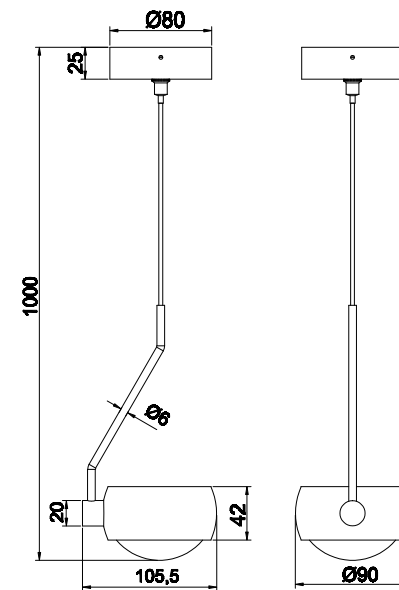

# Instruction

MOD072PL-L8W3K

MAX 8W  
750 Lumen

Model: MOD072PL-L8W3K

Collection: Technical

Series: Lens

Pendant Lamps