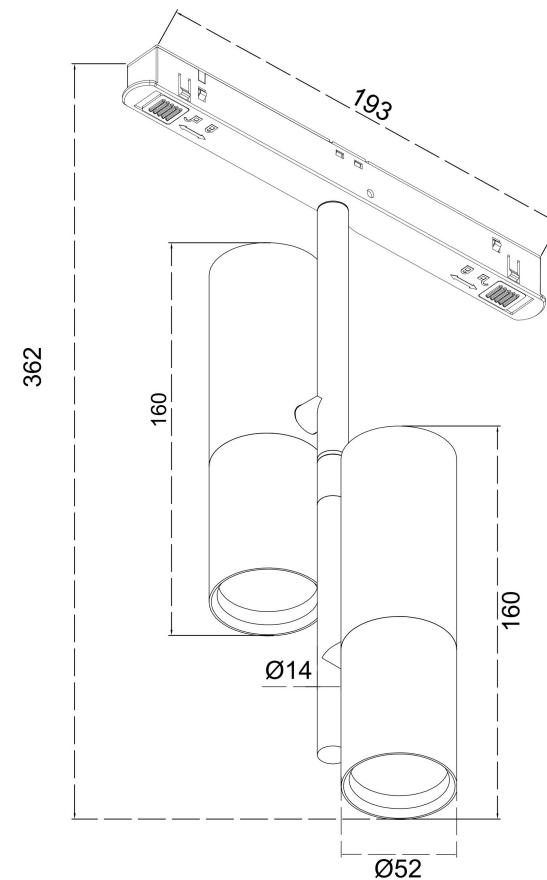

# Instruction

TR005-4-2X12W-DS-BW

MAX 24W  
1 802 Lumen

Model: TR005-4-2X12W-DS-  
Collection: Magnetic track system