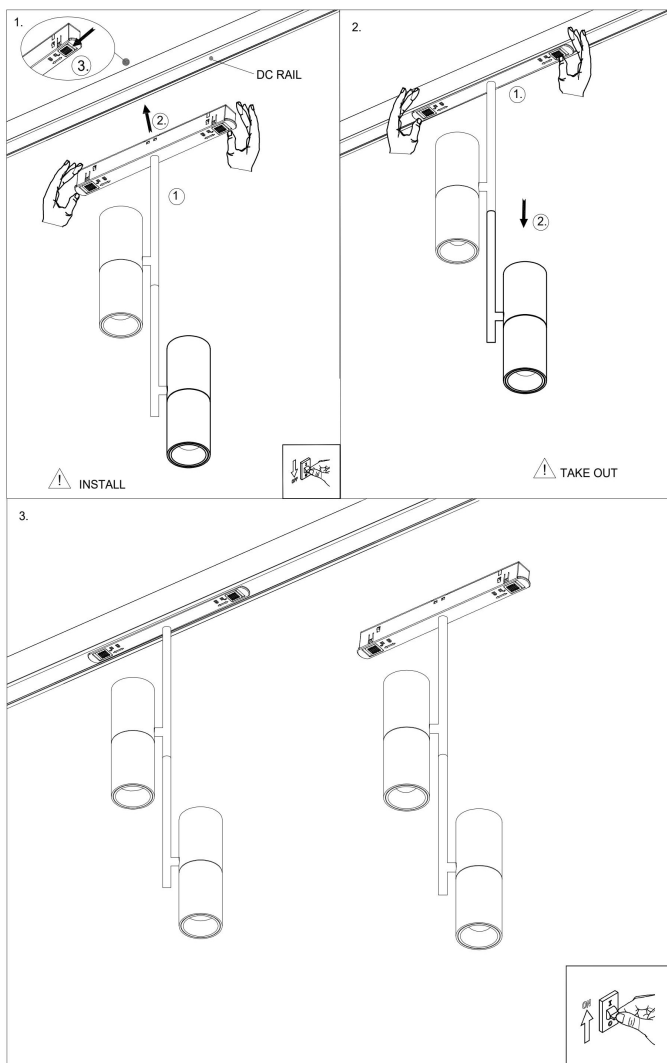

# Instruction

TR005-4-2X12W-DS-BW

MAX 24W  
1 802 Lumen

Model: TR005-4-2X12W-DS-  
Collection: Magnetic track system